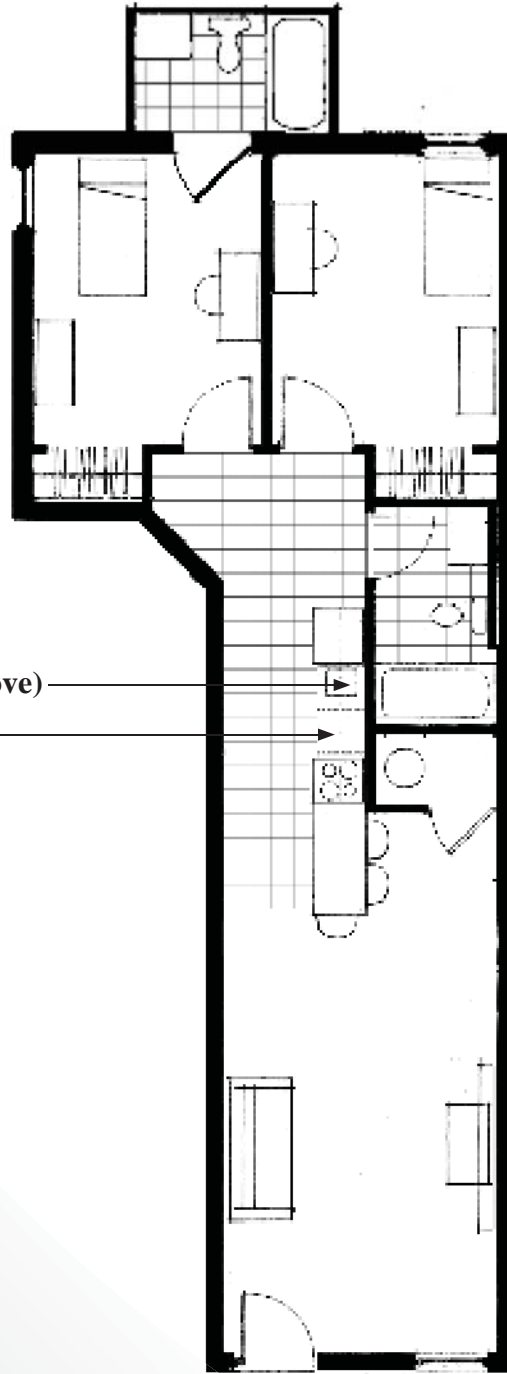

# Campus Side apartments

## Two Bedroom - 2 Bath

Microwave (above)

Dishwasher

**SOUTH BUILDING**

1/8" = 1'-0"

2 person	\$465.00 per person / month	\$2,790.00 per person / semester
3 person	\$400.00 per person / month	\$2,400.00 per person / semester
4 person	\$350.00 per person / month	\$2,100.00 per person / semester