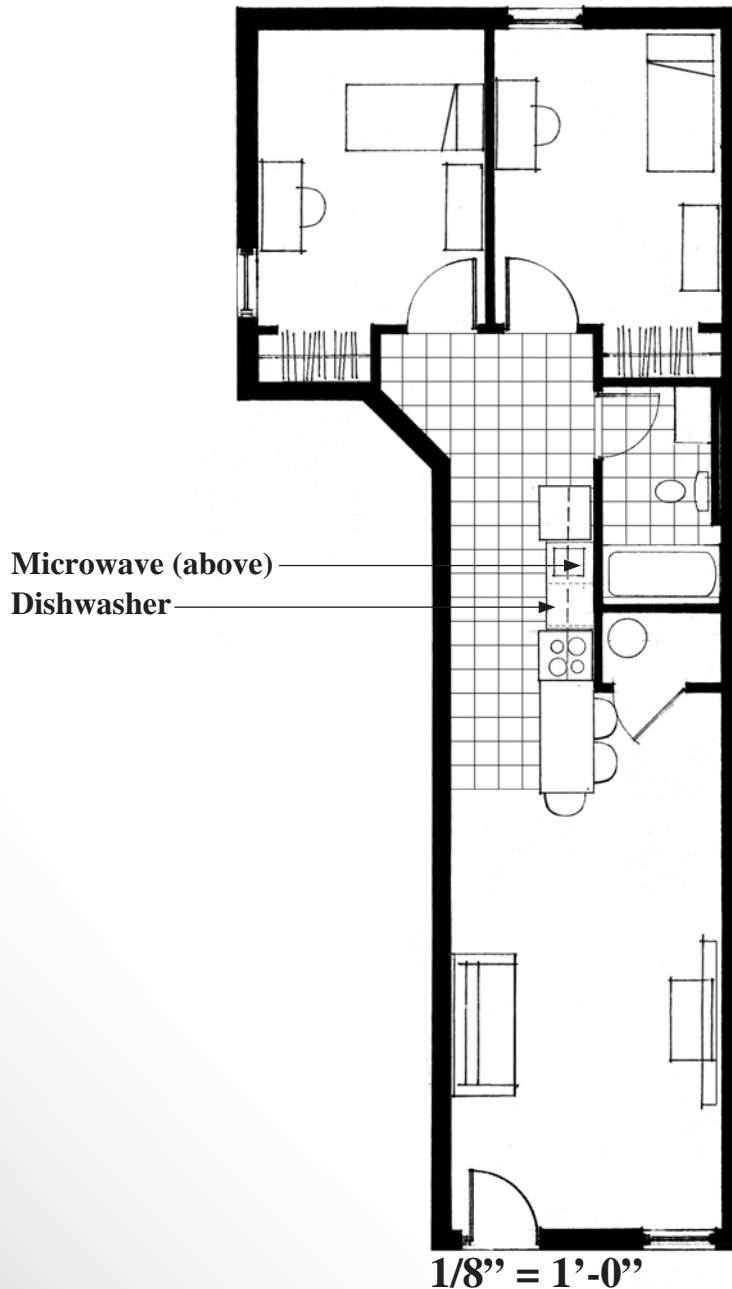

Campus Side *apartments*

Two Bedroom - 1 Bath (side / side)

SOUTH BUILDING

2 person	\$430.00 per person / month	\$2,580.00 per person / semester
3 person	\$350.00 per person / month	\$2,100.00 per person / semester
4 person	\$300.00 per person / month	\$1,800.00 per person / semester