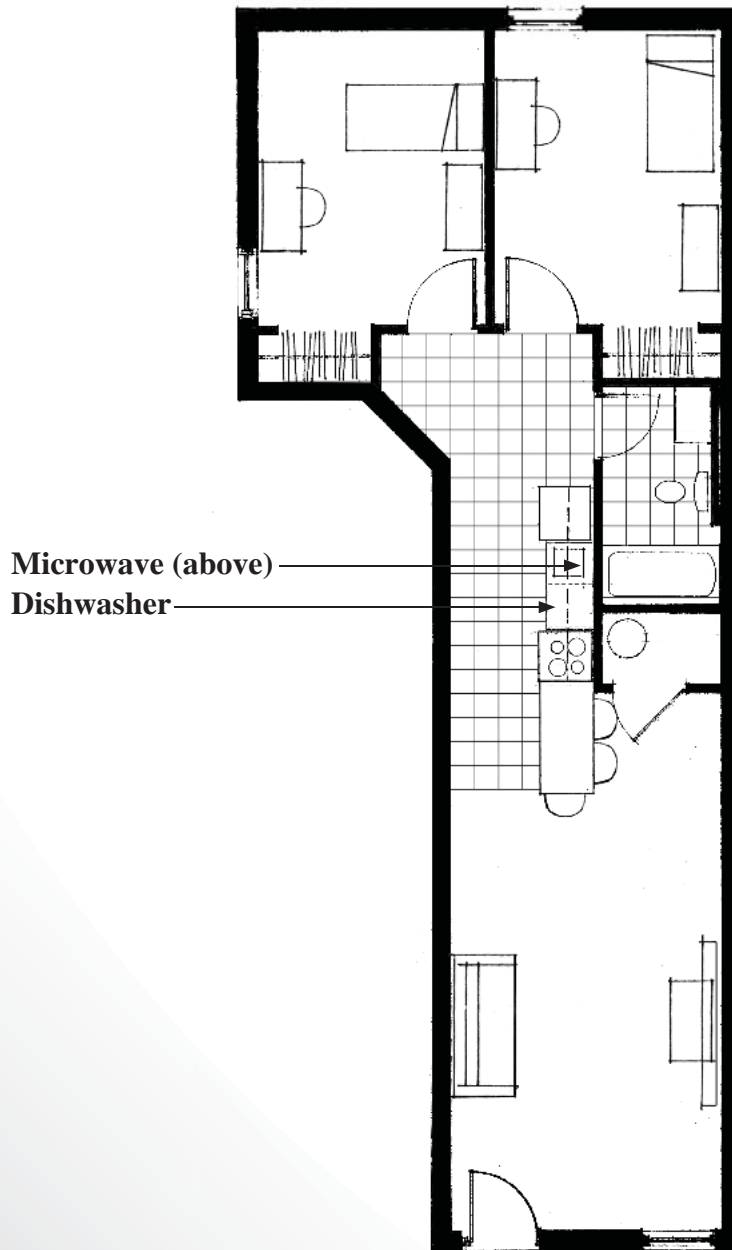

Campus Side apartments

Two Bedroom - 1 Bath (side / side)

1/8" = 1'-0"

SOUTH BUILDING

2 person	\$445.00 per person / month	\$2,670.00 per person / semester
3 person	\$380.00 per person / month	\$2,280.00 per person / semester
4 person	\$325.00 per person / month	\$1,950.00 per person / semester