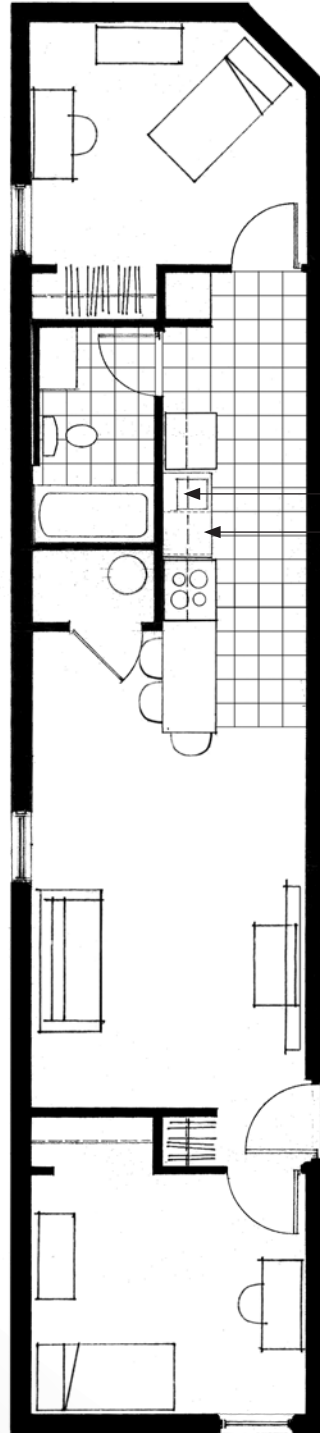

Campus Side *apartments*

Two Bedroom - 1 Bath (front / back)

Microwave (above)
Dishwasher

SOUTH BUILDING

1/8" = 1'-0"

2 person	\$430.00 per person / month	\$2,580.00 per person / semester
3 person	\$350.00 per person / month	\$2,100.00 per person / semester
4 person	\$300.00 per person / month	\$1,800.00 per person / semester