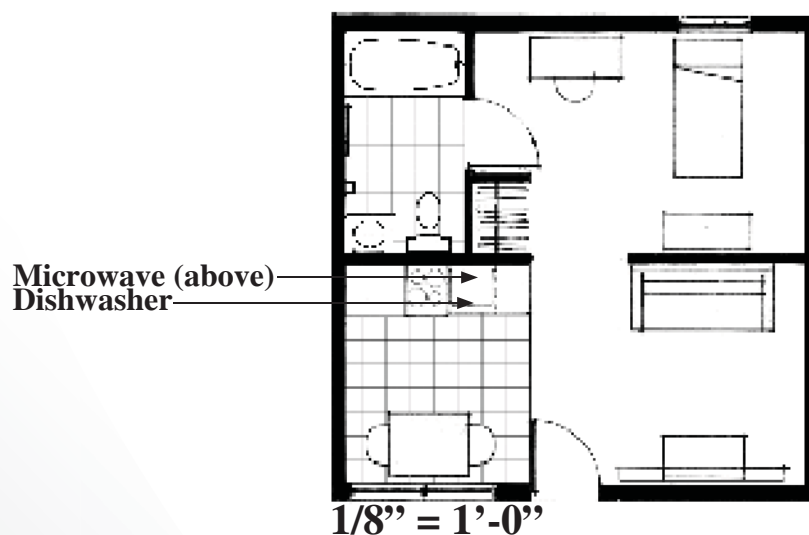

Campus Side *apartments*

Single Suite w/ Kitchen

NORTH BUILDING

1 person	\$550.00 per person / month	\$3,300.00 per person / semester
2 person	\$440.00 per person / month	\$2,640.00 per person / semester