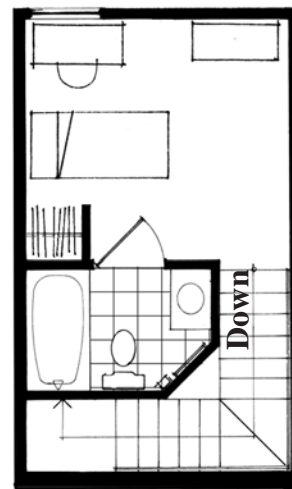

Campus Side apartments

One Bedroom - 2 Story Townhouse

NORTH BUILDING

Microwave (above)
Dishwasher

Main Level - 1/8" = 1'-0"

Upper Level - 1/8" = 1'-0"

1 person	\$595.00 per person / per month	\$3,570.00 per person / per semester
2 person	\$475.00 per person / per month	\$2,850.00 per person / per semester