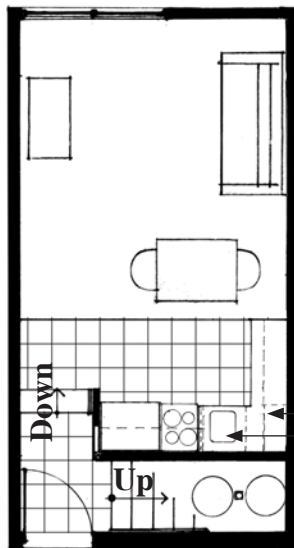

Campus Side apartments

One Bedroom - 2 Story Townhouse

NORTH BUILDING

Microwave (above)
Dishwasher

Main Level - 1/8" = 1'-0"

Upper Level - 1/8" = 1'-0"

1 person	\$595.00 per person / per month	\$3,570.00 per person / per semester
2 person	\$475.00 per person / per month	\$2,850.00 per person / per semester