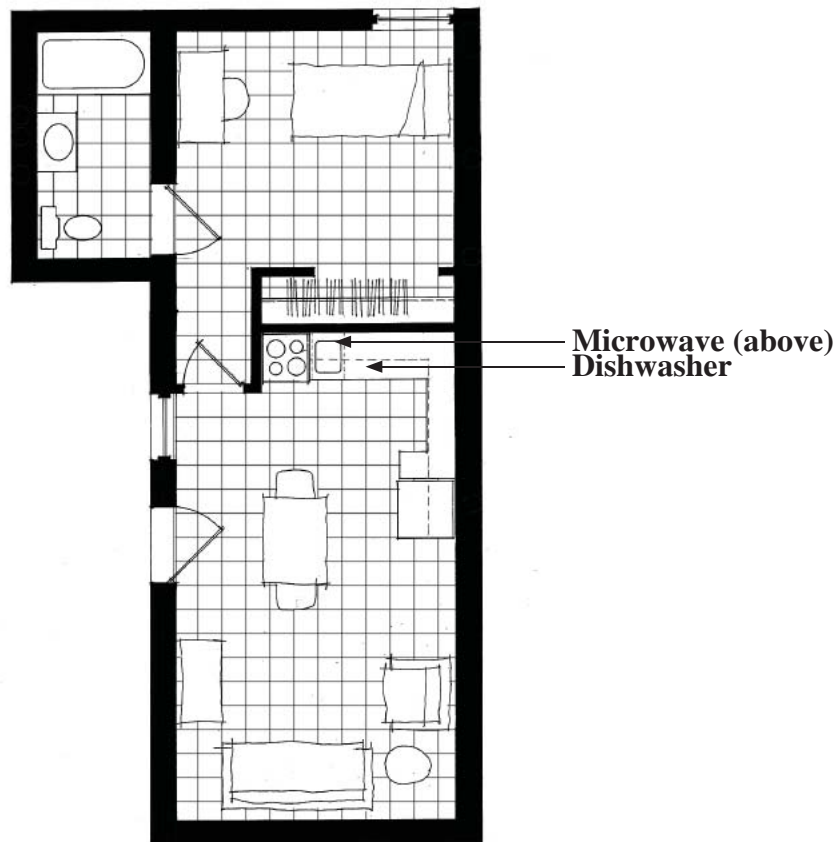

Campus Side apartments

One Bedroom - Apt. 022

SOUTH BUILDING

1/8" = 1'-0"

\$485.00 per month / \$2,910.00 per semester