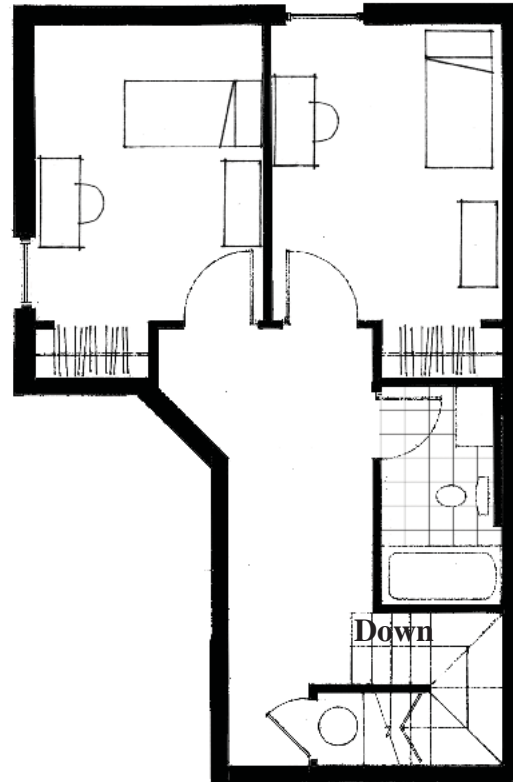

# Campus Side apartments

## Four Bedroom - 2 Bath (side / side)

Upper Level - 1/8" = 1'-0"

**SOUTH BUILDING**

Main Level - 1/8" = 1'-0"

4 person  
5 person

\$415.00 per person / month  
\$385.00 per person / month

\$2,490.00 per person / semester  
\$2,310.00 per person / semester