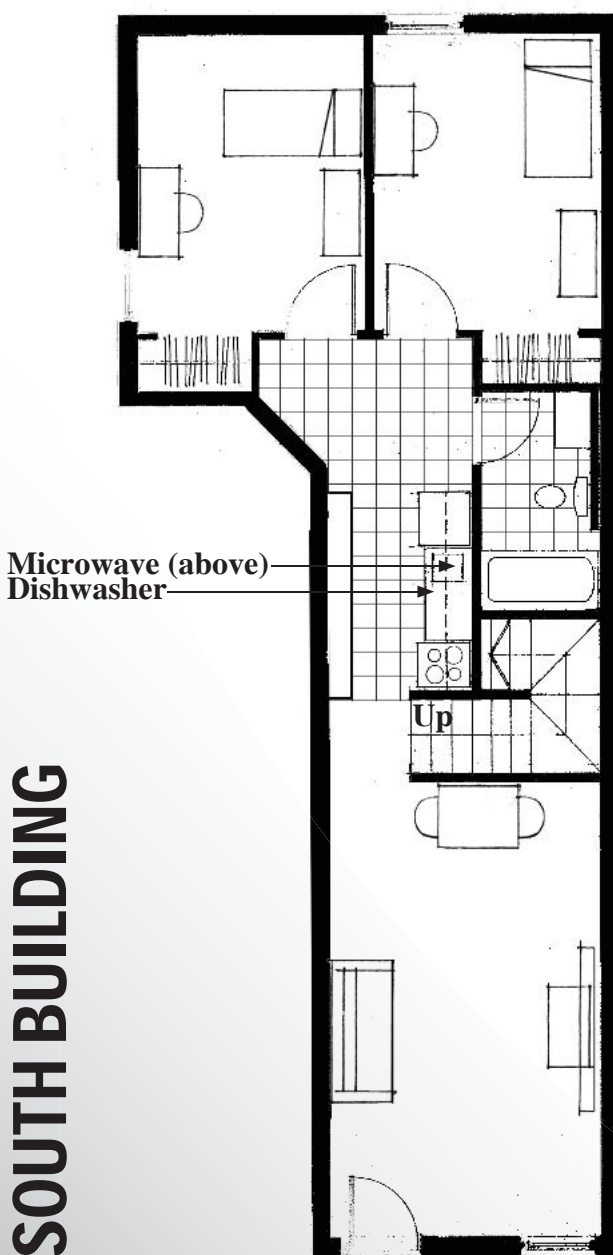

# Campus Side apartments

## Four Bedroom - 2 Bath (side / side)

Upper Level - 1/8" = 1'-0"

**SOUTH BUILDING**

Main Level - 1/8" = 1'-0"

4 person  
5 person

\$415.00 per person / month  
\$385.00 per person / month

\$2,490.00 per person / semester  
\$2,310.00 per person / semester