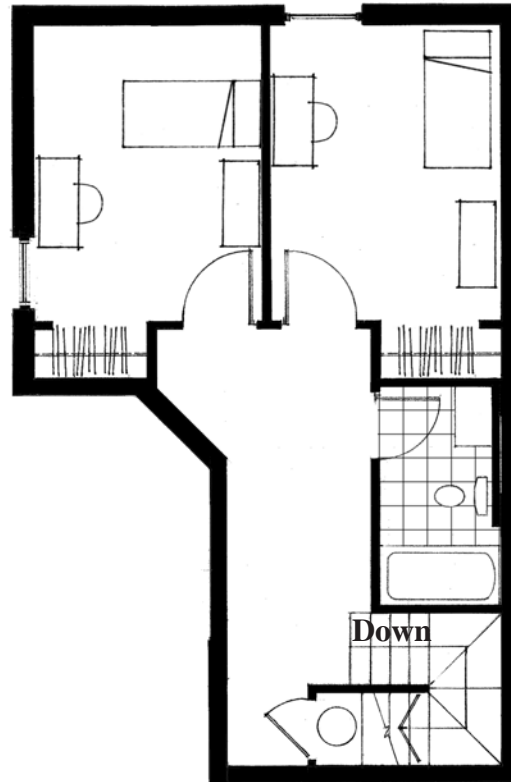

Campus Side apartments

Four Bedroom - 2 Bath (side / side)

Upper Level - 1/8" = 1'-0"

Main Level - 1/8" = 1'-0"

4 person
5 person

\$395.00 per person / month
\$365.00 per person / month

\$2,370.00 per person / semester
\$2,190.00 per person / semester

SOUTH BUILDING