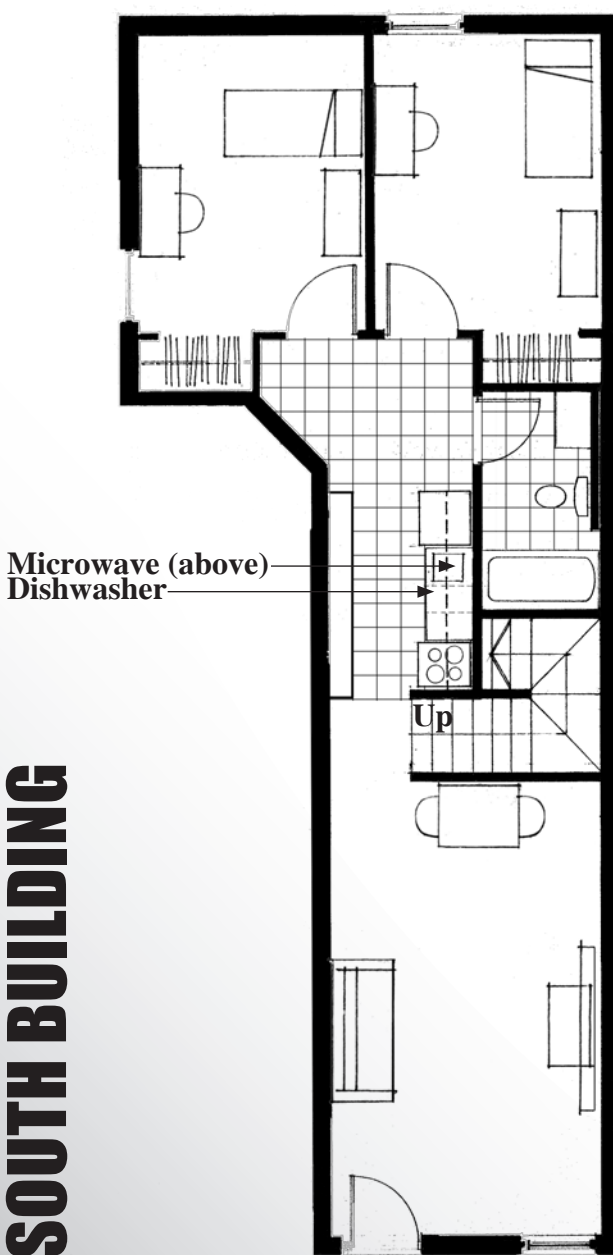

Campus Side apartments

Four Bedroom - 2 Bath (side / side)

Upper Level - 1/8" = 1'-0"

Main Level - 1/8" = 1'-0"

4 person
5 person

\$395.00 per person / month
\$365.00 per person / month

\$2,370.00 per person / semester
\$2,190.00 per person / semester

SOUTH BUILDING