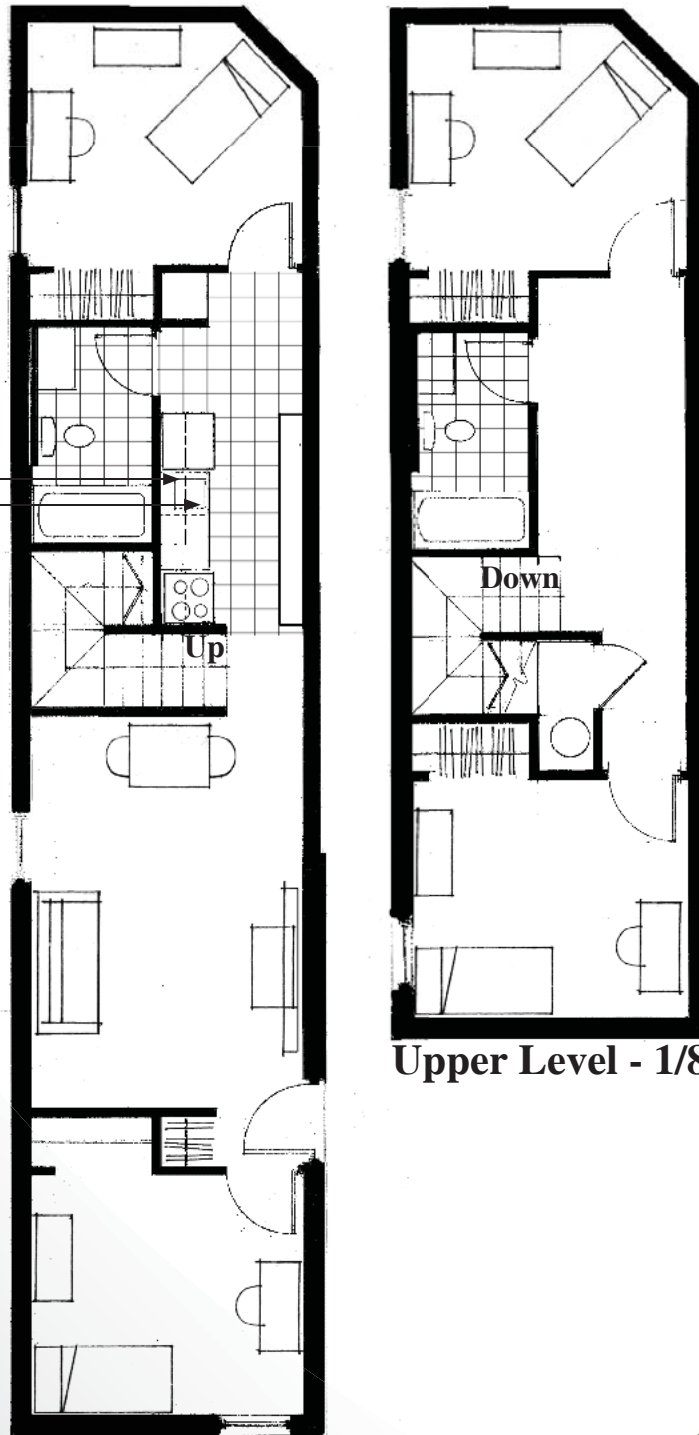

Campus Side apartments

Four Bedroom - 2 Bath (front / back)

Microwave (above)
Dishwasher

Upper Level - 1/8" = 1'-0"

Main Level - 1/8" = 1'-0"

SOUTH BUILDING

4 person
5 person

\$415.00 per person / month
\$385.00 per person / month