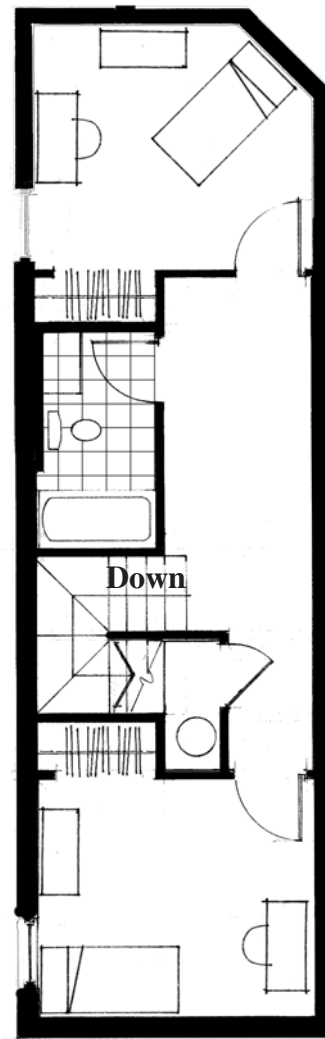

Campus Side apartments

Four Bedroom - 2 Bath (front / back)

Microwave (above)
Dishwasher

Upper Level - 1/8" = 1'-0"

Main Level - 1/8" = 1'-0"

SOUTH BUILDING

4 person
5 person

\$395.00 per person / month
\$365.00 per person / month