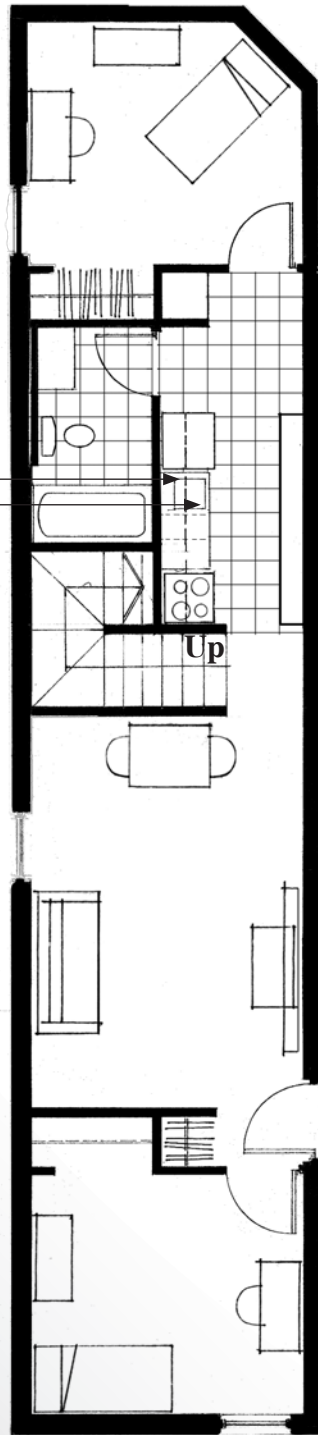

Campus Side apartments

Four Bedroom - 2 Bath (front / back)

Microwave (above)
Dishwasher

Upper Level - 1/8" = 1'-0"

Main Level - 1/8" = 1'-0"

SOUTH BUILDING

4 person
5 person

\$395.00 per person / month
\$365.00 per person / month

\$2,370.00 per person / semester
\$2,190.00 per person / semester