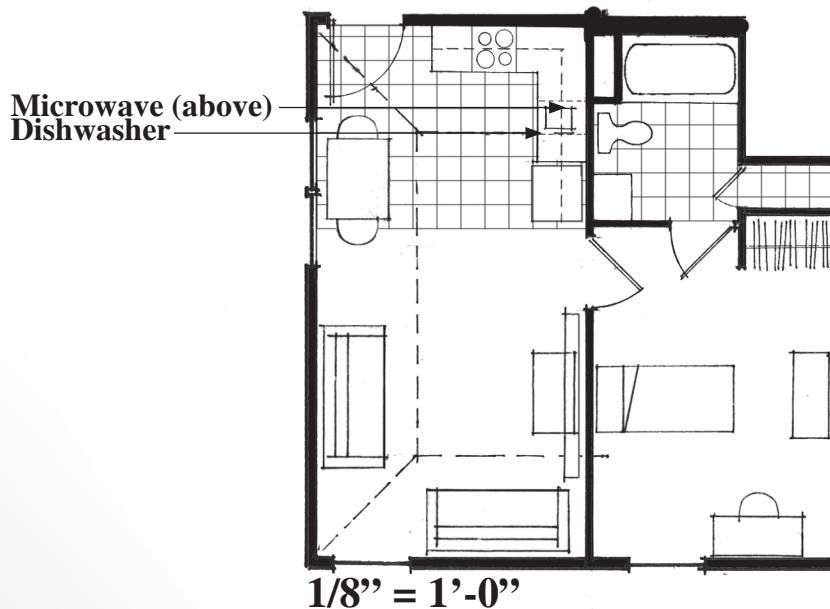

# Campus Side *apartments*

## Deluxe One Bedroom - Apt. 100

AIR CONDITIONED  
FREE RESERVED PARKING  
CATHEDRAL CEILING

**SOUTH BUILDING**

**\$595.00 per month / \$3,570.00 per semester**